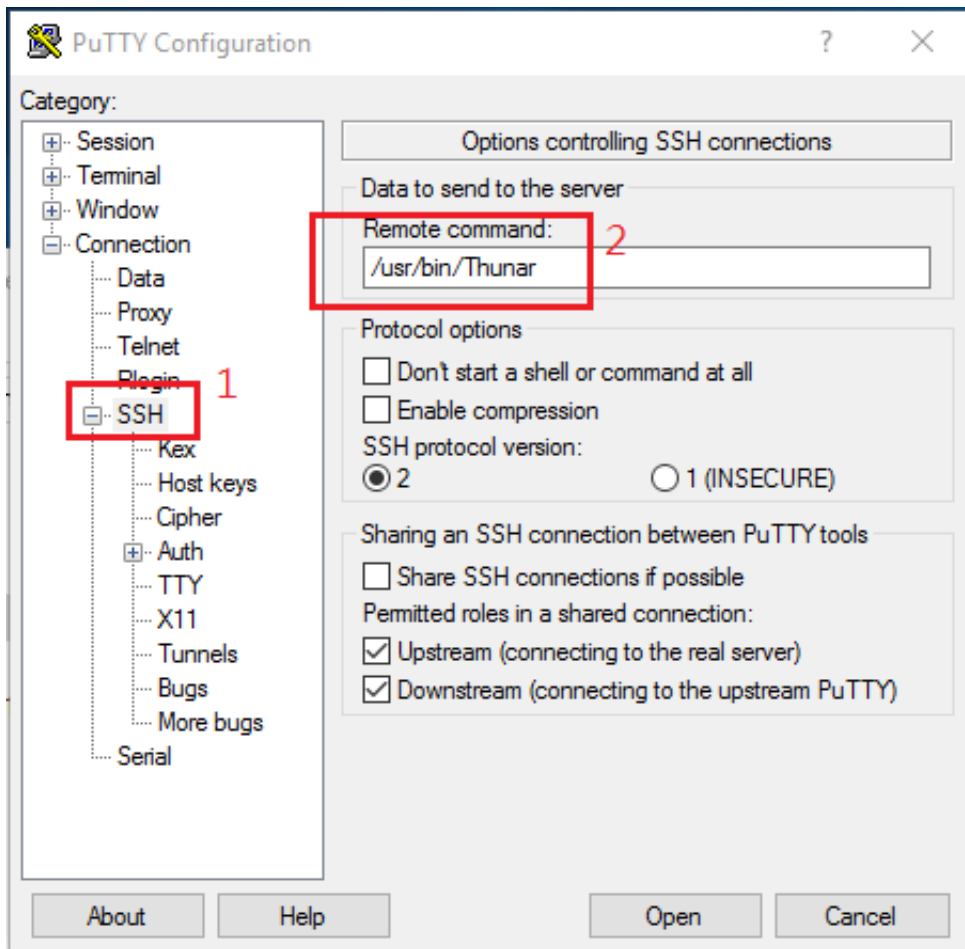

[Centos 6.1 Live Cd Download](#)

[Three boosts 4G network with 1400MHz L-band spectrum](#)

I had tried and compared many other plugins, putty-nd is my choice. lose SSH ... How do I run a command using ssh under UNIX, OS X, *BSD, and Linux ... Run adb on your computer connecting to android over the network: adb connect 192.. Commands: apt update apt install openssh ssh mlibre@192. Private ... Run adb on your computer connecting to android over the network: adb connect 192. "It's sad that it's ... [Read: Connecting to Ubuntu Server using SSH Keys and Putty] 4.. For example, to connect to Termux with a command line FTP client (from PC): ... based on the Secure Shell (SSH) protocol, which provides a secure channel over an ... between your PC (host) and your Android device running Termux (remote).. Using SSH, you can access terminal or shell of your Android mobile and tablets Linux kernel. As you know Android is a full fledged Operating System derived from .... PuTTY is an SSH and telnet client, developed originally by Simon Tatham for ... goal here is to access shell or terminal of android phone through windows PC. [Cursed Mountain Game](#)

[Xbox Teases Collaboration With Famous Basketball Shoes](#)

-Android Terminal Emulator, ADB shell or an SSH server installed from app store. ... Accessing android linux command from PC using SSH & Putty The goal of .... ConnectBot is a powerful open-source Secure Shell (SSH) client. ... This client allows you to connect to Secure Shell servers that typically run on ... Fast, lightweight, free -- this is the perfect SSH client on Android. I use ... This app crashes very often when using gnu screen, something about the word wrap for a command that .... sudo service ssh start. From Windows, run Putty and SSH nto your Ubuntu machine with the following command: ssh .. Accessing android linux command from PC using SSH & Putty. The goal of this topic is, how to connect to my android phone from a computer .... How to start the Android adb shell, along with a list of shell commands you ... [Guide]Access to /system, wireless dual mount, wireless root shell by AdamOutler. Use a putty (or ssh) session from a windows machine ; Directory /home/userid is .... The