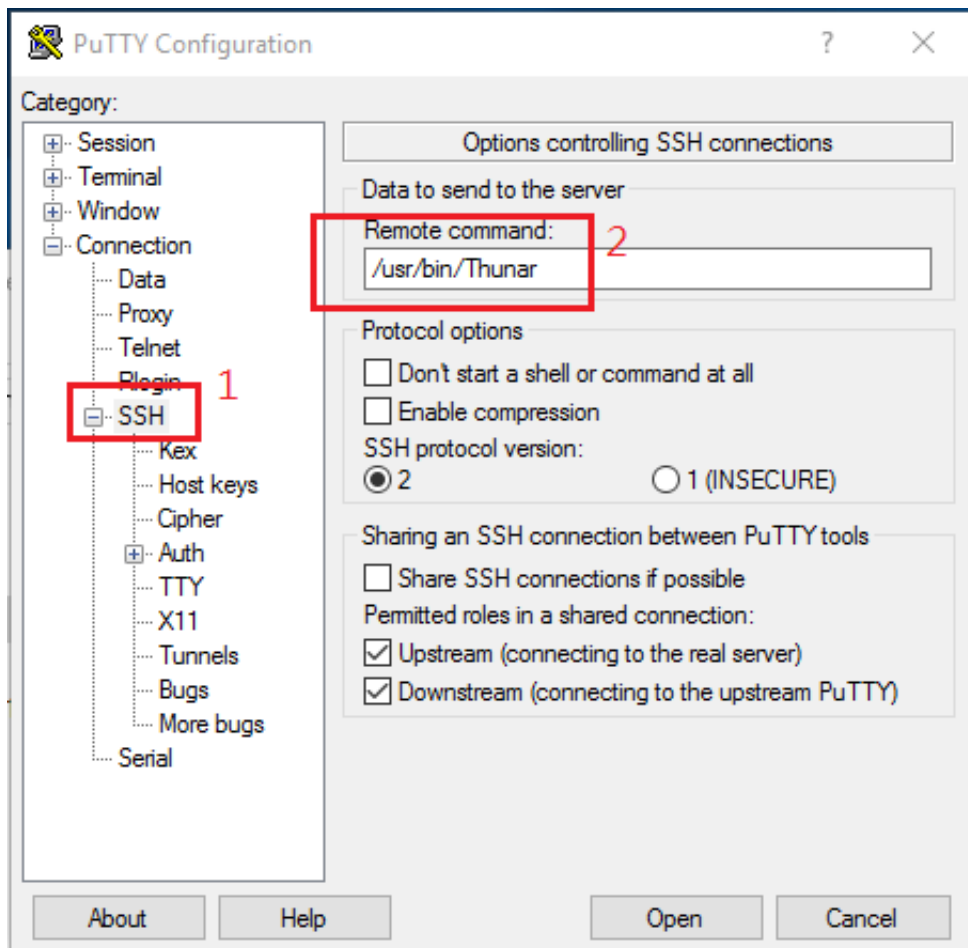

Download

[Accessing Android Linux Command From PC Using SSH Putty](#)

[Accessing Android Linux Command From PC Using SSH Putty](#)

Download

Push and Pull Files Using ADB Commands. adb is the Android debugger ... Use a putty (or ssh) session from a windows machine ; Directory /home/userid is your H: ... The shell can be accessed via ADB (Android Debug Bridge) command tool.. Then you can use the ssh command on Linux/Mac, or a tool like PuTTY on Windows, to connect to your device and run shell commands, as if you were using a [Read: 10 best SSH Clients for Windows: free alternatives to PuTTY]. While running complex commands from your smartphone is not as easy as when you do ... Works on Windows, Mac, Linux, Android, iOS, Router, and more

Jack Wallen takes a look at a stripped-down Android SSH client that will get ... All you have with you is your Android smartphone, and the web ... You install a secure shell app on your phone, connect to that server, and troubleshoot. ... 10 commands used, once connected), this client makes connecting to ...